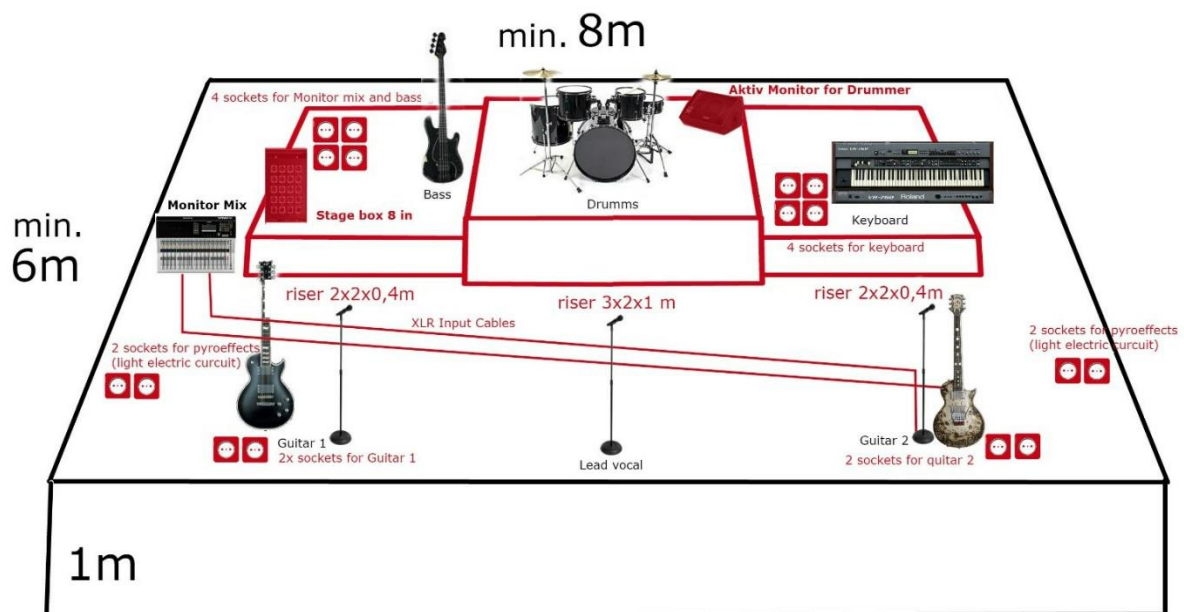

Order of the instruments in the stagebox:

1. 1 Bass
2. 2 GTR 1
3. 3 GTR 2
4. 4 LED VOC
5. 5 KEYB
6. 6 ----
7. 7 VOC gtr 1
8. 8 VOC gtr 2

**NO FLAMEABLE MATERIALS ON THE STAGE.
ALL BOXES SHOULT BE CLOSED THE BAND IS PLAYING.
FIRE EXTINGUISHER ON THE STAGE, JUST FOR SURE.**

1. 1 kick drum
2. 2 snare drum
3. 3 hi tom drum
4. 4 mid tom drum
5. 5 floor tom drum
6. 6 Hi-hat !!!
7. 7 Hi-hat !!!
8. 8 overhead cymbals
9. 9 overhead cymbals Mics

1. 10 lead vocal
2. 11 vocal gtr 1
3. 12 vocal gtr 2
4. 13 bass guitar
5. 14 guitar 1
6. 15 guitar 2
7. 16 keyboards (mono)
8. 1x monitor AUX