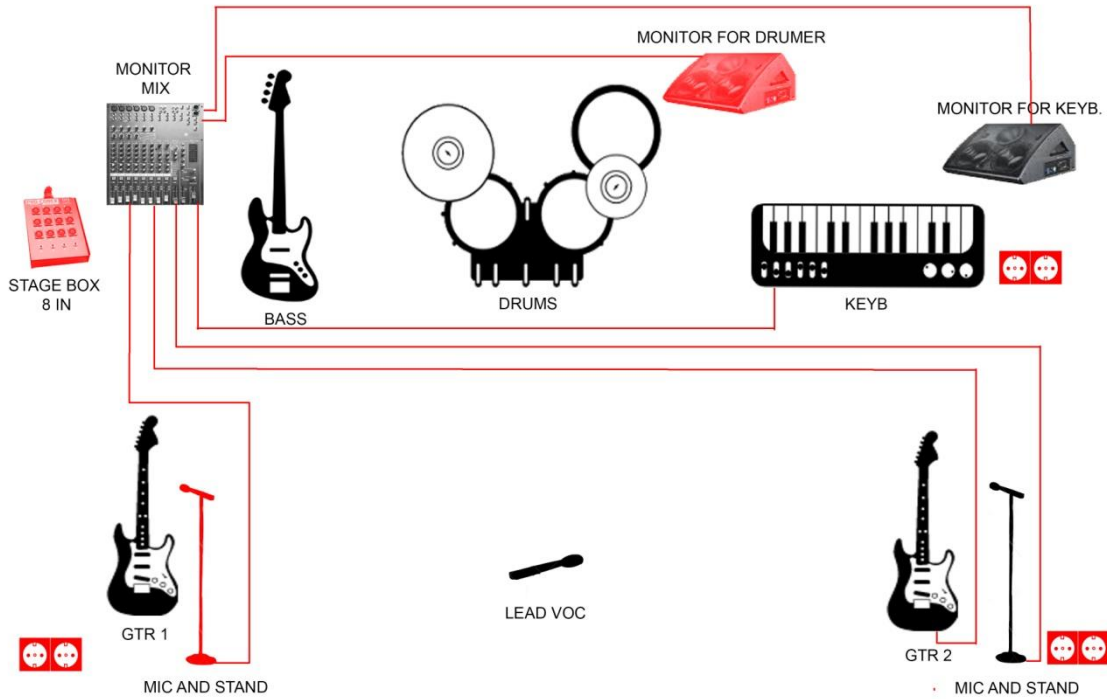

12 vocal gtr 2

Instruments

13 Bass

14 guitar 1

15 guitar 2

16 keyboards (mono)

1x **monitor AUX**

The band plays from processor, using the splitter

The band has it's own monitor mix

Drums go directly to soundman, other instruments and vocals go at first to the splitter

IMPORTANT – THE BAND NEEDS THE MIX OF THE DRUMS BACK

IMPORTANT – Stagebox is situated on the left side (from the view of soundman)

It should have at minimum **8 inputs**

The band needs 2 active monitors (Keyboards, Drumms)

Please prepare four 10m XLR cables, for sure, if ours won't be long enough.

Order of the instruments in the stagebox:

- 1 Bass
- 2 GTR 1
- 3 GTR 2
- 4 LED VOC
- 5 KEYB
- 6 ----
- 7 VOC gtr 1
- 8 VOC gtr 2

**NO FLAMEABLE MATERIALS ON THE STAGE.
 ALL BOXES SHOULD BE CLOSED THE BAND IS PLAYING.
 FIRE EXTINGUISHER ON THE STAGE, JUST FOR SURE.**